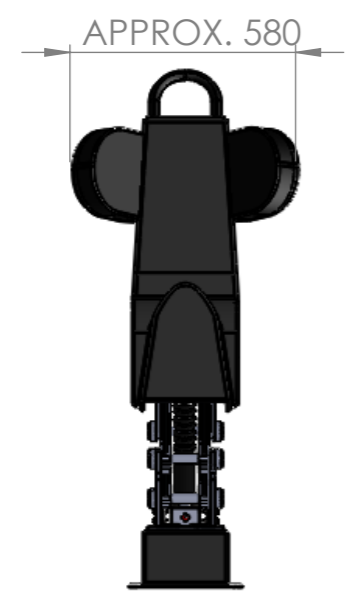

SEAT WITH TOP GRAB HANDLE AS STANDARD

OPTIONAL EXTRAS

SEAT WITH SIDE SUPPORT WINGS

SIDE GRAB HANDLES

Seat Weights

Mechanism, FOX Shock and Seat Top with grab handle **21.5kg**
GRP mounting POD - **3.5kg**

UNLESS OTHERWISE SPECIFIED: DIMENSIONS ARE IN MILLIMETERS SURFACE FINISH: TOLERANCES: LINEAR: ANGULAR:				FINISH:		DEBUR AND BREAK SHARP EDGES		DO NOT SCALE DRAWING		REVISION	
DRAWN				NAME		SIGNATURE		DATE		TITLE:	
CHK'D										S2J Fox Shocks with Various Options	
APPV'D											
MFG										DWG NO.	
Q.A								MATERIAL:		A3	
								WEIGHT:		SCALE:1:20	
										SHEET 1 OF 1	