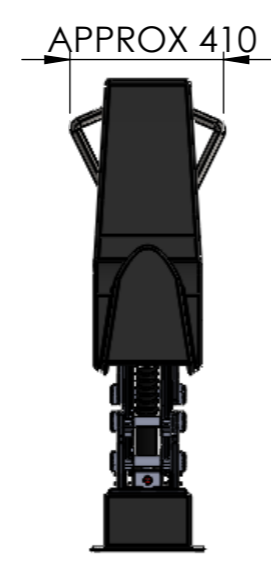

SEAT WITH TOP GRAB HANDLE AS STANDARD

OPTIONAL EXTRAS

SEAT WITH SIDE SUPPORT WINGS

SIDE GRAB HANDLES

Seat Weights

Mechanism, FOX Shock and Seat Top with grab handle **21.5kg**
GRP mounting POD - **3.5kg**

UNLESS OTHERWISE SPECIFIED: DIMENSIONS ARE IN MILLIMETERS SURFACE FINISH: TOLERANCES: LINEAR: ANGULAR:				FINISH:		DEBUR AND BREAK SHARP EDGES		DO NOT SCALE DRAWING		REVISION	
DRAWN				NAME		SIGNATURE		DATE		TITLE:	
CHK'D										S2J Fox Shocks with Various Options	
APPV'D											
MFG										DWG NO.	
Q.A								MATERIAL:		A3	
								WEIGHT:		SCALE:1:20	
										SHEET 1 OF 1	