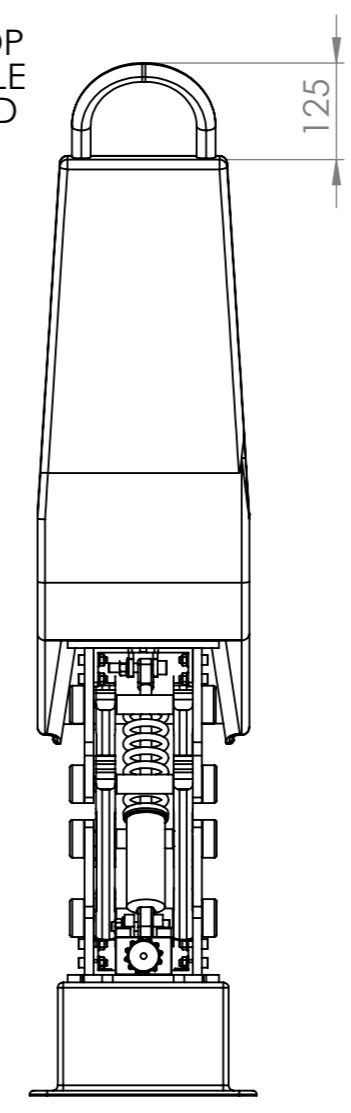

SEAT WITH TOP GRAB HANDLE AS STANDARD

OPTIONAL EXTRAS

SEAT WITH SIDE SUPPORT WINGS

SIDE GRAB HANDLES

Seat Weights

Mechanism, FOX Shock and Seat Top with grab handle **21.5kg**
GRP mounting POD - **3.5kg**

UNLESS OTHERWISE SPECIFIED: DIMENSIONS ARE IN MILLIMETERS SURFACE FINISH: TOLERANCES: LINEAR: ANGULAR:				FINISH:		DEBUR AND BREAK SHARP EDGES		DO NOT SCALE DRAWING		REVISION	
DRAWN				NAME		SIGNATURE		DATE		TITLE:	
CHK'D										S2J Fox Shocks with Various Options	
APPV'D											
MFG										DWG NO.	
Q.A								MATERIAL:		A3	
								WEIGHT:		SCALE:1:20	
										SHEET 1 OF 1	