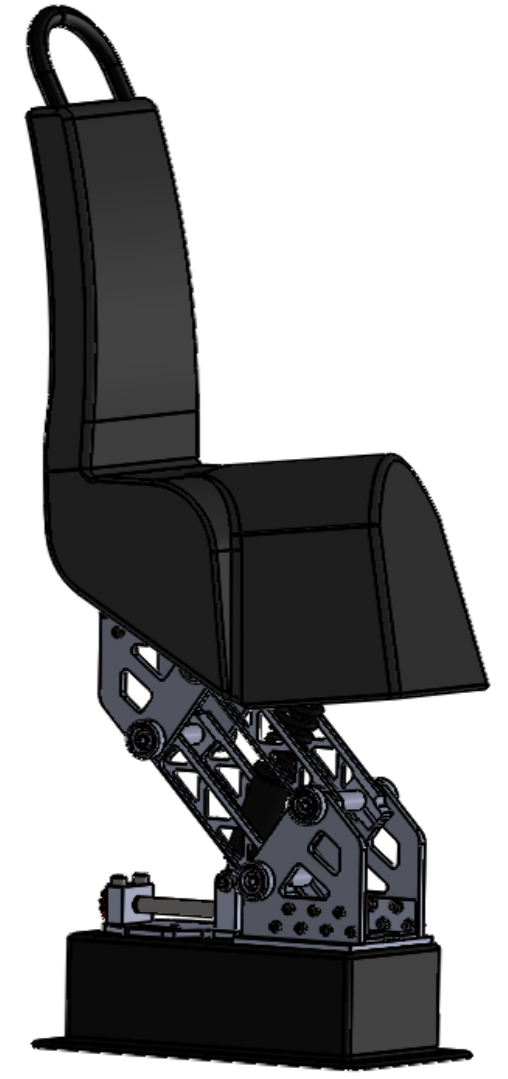

SEAT WITH TOP GRAB HANDLE AS STANDARD

OPTIONAL EXTRAS

SEAT WITH SIDE SUPPORT WINGS

SIDE GRAB HANDLES

Seat Weights

Mechanism, FOX Shock and Seat Top with grab handle **21.5kg**
GRP mounting POD - **3.5kg**

UNLESS OTHERWISE SPECIFIED: DIMENSIONS ARE IN MILLIMETERS SURFACE FINISH: TOLERANCES: LINEAR: ANGULAR:				FINISH:		DEBUR AND BREAK SHARP EDGES		DO NOT SCALE DRAWING		REVISION	
DRAWN				NAME		SIGNATURE		DATE		TITLE:	
CHK'D										S2J Fox Shocks with Various Options	
APPV'D											
MFG										DWG NO.	
Q.A								MATERIAL:		A3	
								WEIGHT:		SCALE:1:20	
										SHEET 1 OF 1	